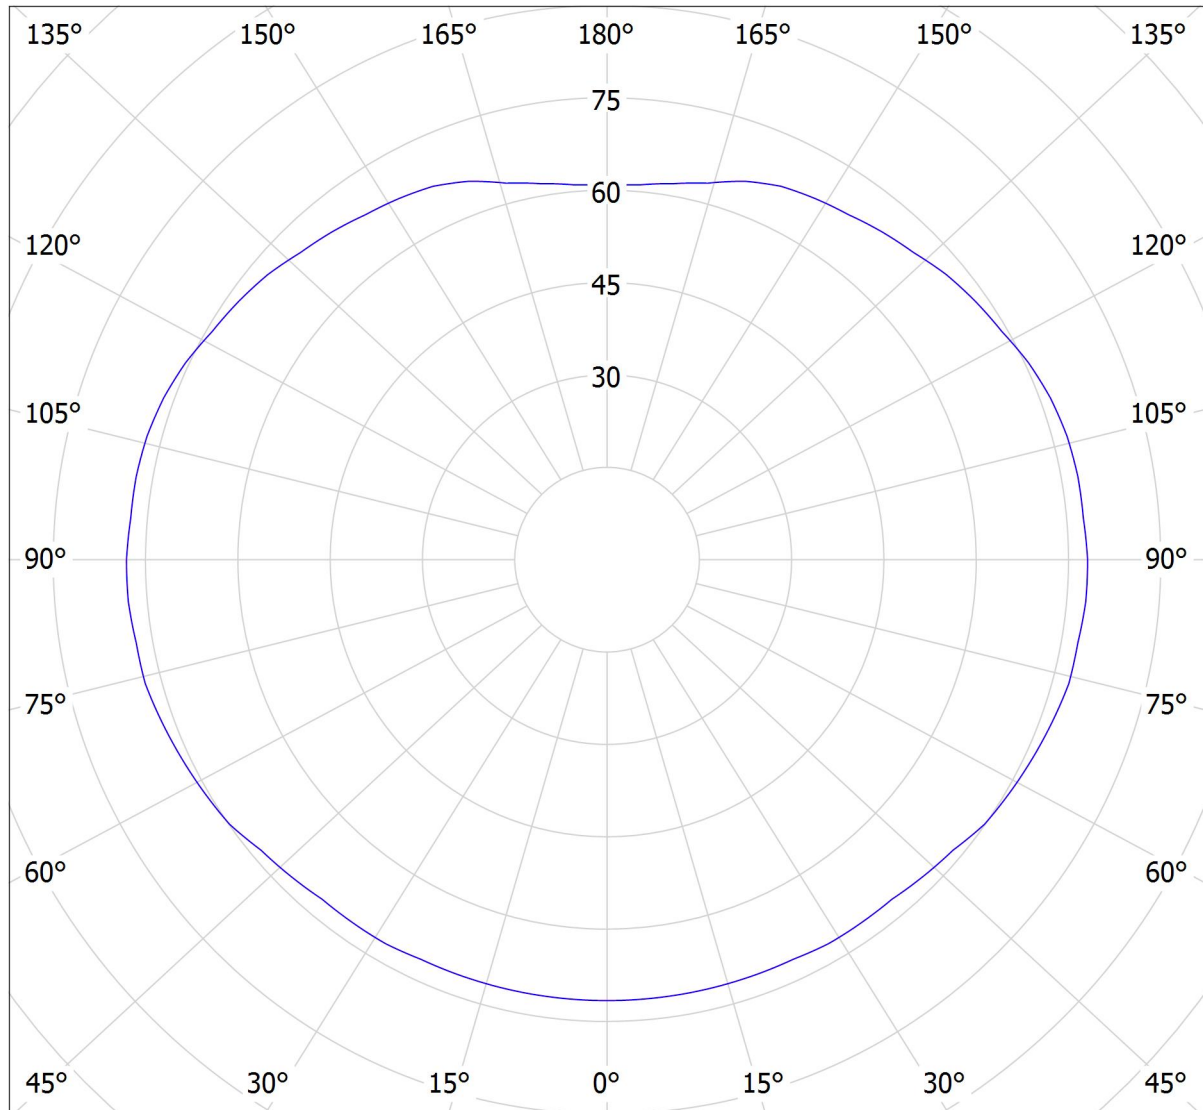

Operator
Telephone
Fax
e-Mail

Lucis ZT.11.500.X POLARIS ZT / LDC (Polar)

Luminaire: Lucis ZT.11.500.X POLARIS ZT
Lamps: 1 x max 24W LED

cd/klm

— C0 - C180

— C90 - C270

$\eta = 93\%$