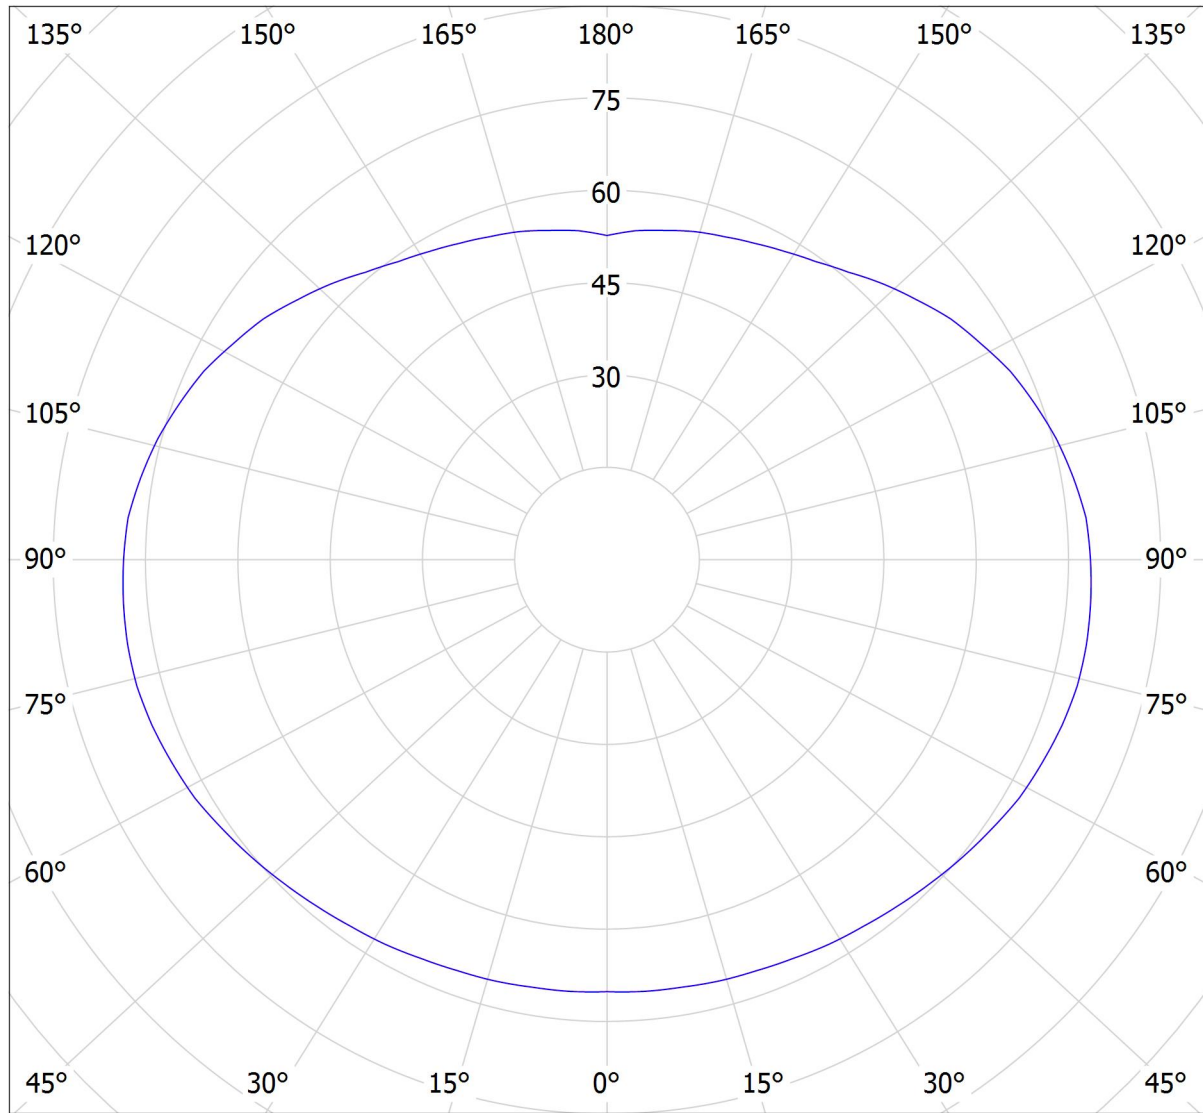

Operator
Telephone
Fax
e-Mail

Lucis BS14.11.200.X POLARIS S / LDC (Polar)

Luminaire: Lucis BS14.11.200.X POLARIS S
Lamps: 1 x max 9W LED

cd/klm
— C0 - C180 — C90 - C270

$\eta = 91\%$