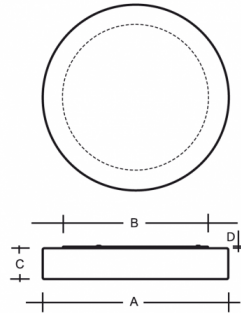

ZERO IP44 PS13.K4.Z330.Y

Type: ceiling and wall lamp

Lampshade: white, hand-blown, three-layered glass, satin opal matt

Light body: white painted steel plate

W	K	Module luminous flux lm	Luminaire luminous flux lm	A	B	C	D	DALI 2	Motion sensor	Emergency module	Bluetooth	Track system	Sádrokarton	Weight
12,5	4000	1771	1384	330	300	70	13	M	O*	P*	Q*	-	-	3100

Luminaire luminous flux: 1384 lm

A: 330 mm

B: 300 mm

C: 70 mm

D: 13 mm

Dali 2: Available

Motion sensor: Available on inquiry

Emergency module: Available on inquiry