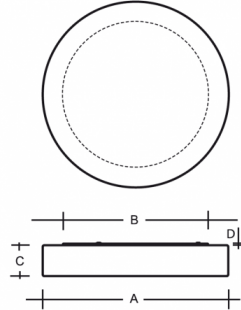

ZERO IP44 PS13.K2.Z330.Y

Type: ceiling and wall lamp

Lampshade: white, hand-blown, three-layered glass, satin opal matt

Light body: white painted steel plate

W	K	Module luminous flux lm	Luminaire luminous flux lm	A	B	C	D	DALI 2	☺	☺	☺	☺	☺	☺
18,1	4000	2491	1946	330	300	70	13	M	O*	P*	Q*	-	-	3100

Luminaire luminous flux: 1946 lm

A: 330 mm

B: 300 mm

C: 70 mm

D: 13 mm

Dali 2: Available

Motion sensor: Available on inquiry

Emergency module: Available on inquiry