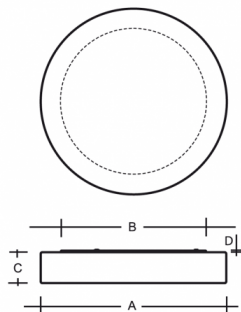

ZERO IP44 PS13.K1.Z330.Y

**Type:** ceiling and wall lamp

**Lampshade:** white, hand-blown, three-layered glass, satin opal matt

**Light body:** white painted steel plate

W	K	Module luminous flux lm	Luminaire luminous flux lm	A	B	C	D	DALI 2	☺	☺	☺	☺	☺	☺
18,1	3000	2378	1858	330	300	70	13	M	O*	P*	Q*	-	-	3100

**Luminaire luminous flux:** 1858 lm

**A:** 330 mm

**B:** 300 mm

**C:** 70 mm

**D:** 13 mm

**Dali 2:** Available

**Motion sensor:** Available on inquiry

**Emergency module:** Available on inquiry