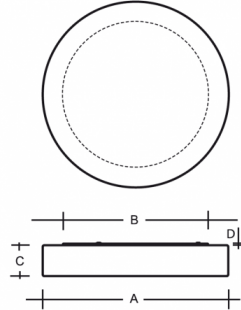

ZERO IP44 PS13.14.Z500.Y

Type: ceiling and wall lamp

Lampshade: white, hand-blown, three-layered glass, satin opal matt

Light body: white painted steel plate

								
E27	4x60(46)W	500	450	90	13	O*	-	5900

Voltage: 230V

IK code: IK01

Socket: E27

Lamps: 4x60(46)W

A: 500 mm

B: 450 mm

C: 90 mm

D: 13 mm