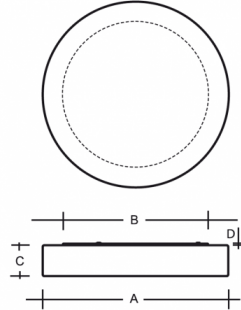

ZERO IP44 PS13.14.Z415.Y

Type: ceiling and wall lamp

Lampshade: white, hand-blown, three-layered glass, satin opal matt

Light body: white painted steel plate

								
E27	4x40(30)W	415	350	80	13	O*	-	4600

Voltage: 230V

IK code: IK01

Socket: E27

Lamps: 4x40(30)W

A: 415 mm

B: 350 mm

C: 80 mm

D: 13 mm