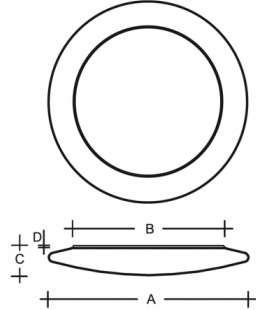

**RONDO IP44 PS13.K2.R550.Y**

**Type:** ceiling and wall lamp

**Lampshade:** white, hand-blown, three-layered glass, satin opal matt

**Light body:** white painted steel plate

W	K	Module luminous flux lm	Luminaire luminous flux lm	A	B	C	D	DALI 2	IK	IP	Bluetooth	Emergency	Weight
36	4000	4659	3164	550	342	83	13	M	-	-	Q*	-	6500

**Luminaire luminous flux:** 3164 lm

**A:** 550 mm

**B:** 342 mm

**C:** 83 mm

**D:** 13 mm

**Dali 2:** Available

**Motion sensor:** Not available

**Emergency module:** Not available