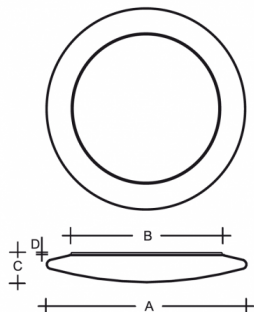

**RONDO IP44 PS13.K1.R550.Y**

**Type:** ceiling and wall lamp

**Lampshade:** white, hand-blown, three-layered glass, satin opal matt

**Light body:** white painted steel plate

W	K	Module luminous flux lm	Luminaire luminous flux lm	A	B	C	D	DALI 2	☺	☺	☺	☺	☺	☺
36	3000	4448	3021	550	342	83	13	M	-	-	Q*	-	-	6500

**Luminaire luminous flux:** 3021 lm

**A:** 550 mm

**B:** 342 mm

**C:** 83 mm

**D:** 13 mm

**Dali 2:** Available

**Motion sensor:** Not available

**Emergency module:** Not available