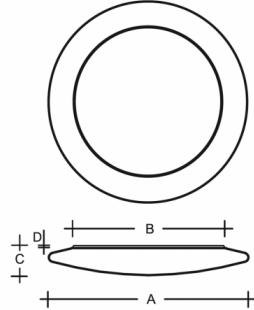

RONDO IP44 PS13.K1.R450.Y

Type: ceiling and wall lamp

Lampshade: white, hand-blown, three-layered glass, satin opal matt

Light body: white painted steel plate

W	K	Module luminous flux lm	Luminaire luminous flux lm	A	B	C	D	DALI 2	Emergency	Bluetooth	Emergency module	Weight
23,3	3000	3052	2072	450	342	77	13	M	-	-	Q*	4400

Luminaire luminous flux: 2072 lm

A: 450 mm

B: 342 mm

C: 77 mm

D: 13 mm

Dali 2: Available

Motion sensor: Not available

Emergency module: Not available