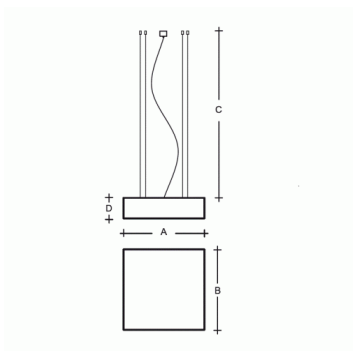

IZAR B MAX ZL4.IB.L2.1500M.91Y

**Type:** suspension lamp

**Lampshade:** acrylic glass

**Metal parts:** white painted steel plate

**Pendant:** steel wire suspension with a transparent cable

W	K	Module luminous flux lm	Luminaire luminous flux lm	A	B	C	D	DALI 2	Motion sensor	Emergency	Bluetooth	Track system	Weight
338	4000	49300	41412	1500	1500	2000	180	M	-	-	Q*	-	89000

**Voltage:** 230V

**IK code:** IK06

**Ballast:** Driver

**CRI:** >90

**LED life:** L80/F10 50000 hours

**Watt:** 338 W

**Color temperature:** 4000 K

**Module luminous flux:** 49300 lm

**Luminaire luminous flux:** 41412 lm

**A:** 1500 mm

**B:** 1500 mm

**C:** 2000 mm

**D:** 180 mm

**Dali 2:** Available

**Motion sensor:** Not available

**Emergency module:** Not available