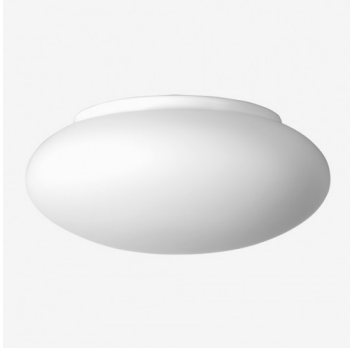

DAPHNE S43.13.D550

Type: ceiling and wall lamp

Lampshade: white, hand-blown, three-layered glass, satin opal matt

Light body: white painted steel plate

								
E27	3×75(57)W	550	205	20	430	-	-	6500

Voltage: 230V

IK code: IK01

Socket: E27

Lamps: 3×75(57)W

A: 550 mm

B: 205 mm

C: 20 mm

D: 430 mm

Motion sensor: Not available

Track system: Not available

Weight: 6500 g

Lucis S43.13.D550 DAPHNE / LDC (Polar)

Luminaire: Lucis S43.13.D550 DAPHNE
Lamps: 3 x Osram CL 75W