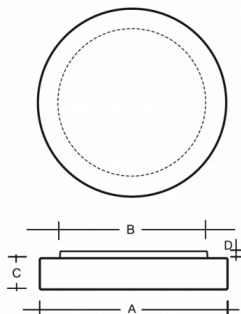

ZERO S29.K2.Z330.Y

**Type:** ceiling and wall lamp

**Lampshade:** white, hand-blown, three-layered glass, satin opal matt

**Light body:** white painted steel plate

W	K	Module luminous flux lm	Luminaire luminous flux lm	A	B	C	D	DALI 2	Motion sensor	Emergency module	Bluetooth	Track system	Sándrokarton	Weight
18,1	4000	2491	1946	330	290	70	20	M	O*	P*	Q*	-	-	2500

**Luminaire luminous flux:** 1946 lm

**A:** 330 mm

**B:** 290 mm

**C:** 70 mm

**D:** 20 mm

**Dali 2:** Available

**Motion sensor:** Available on inquiry

**Emergency module:** Available on inquiry