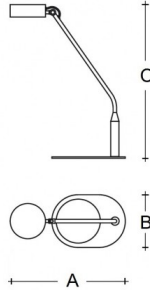

OMNIA O.525.K1.X

Type: table lamp

Lampshade: acrylic glass

Metal parts: painted steel plate RAL 9003 (.60), RAL 9005 (.61) or RAL 7016 (.62)

W	K	Module luminous flux lm	Luminaire luminous flux lm	A	B	C	DALI 1	DALI 2	CDRR	Staircase	Emergency	Bluetooth	Track system	Weight
9,6	3000	1237	960	395	190	525	-	-	-	-	-	-	-	2700