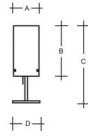

MAIA LB480.11.M320

Type: table lamp

Lampshade: white, hand-blown, three-layered glass, satin opal matt

Light body: white painted steel plate

		A	B	C	D			
E27	1×100(77)W	150	320	480 Project 1	160			

Operator
Telephone
Fax
e-Mail

DIALux
23.07.2020

Voltage: 230V

IK code: IK01

Socket: E27

Lamps: 1×100(77)W

A: 150 mm

B: 320 mm

C: 480 mm