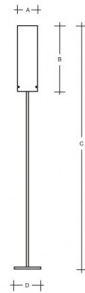

MAIA LB1770.11.M320

Type: floor lamp

Lampshade: white, hand-blown, three-layered glass, satin opal matt

Light body: white painted steel plate

		A	B	C	D			
E27	1×100(77)W	150	320	1770 Project 1	260			

Operator
Telephone
Fax
e-Mail

DIALux
23.07.2020

Voltage: 230V

IK code: IK01

Socket: E27

Lamps: 1×100(77)W

A: 150 mm

B: 320 mm

C: 1770 mm