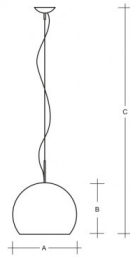

NEMESIS ZL1.11.N350.XY

**Type:** suspension lamp

**Lampshade:** white, hand-blown, three-layered glass, satin opal matt

**Metal parts:** painted steel plate RAL 9003 (.60), RAL Brass (.74) or chrome (.80)

**Pendant:** steel wire suspension with a transparent cable

								
E27	1×100(77)W	350	295	2000	-	R*	D*	3800

**Voltage:** 230V

**IK code:** IK01

**Socket:** E27

**Lamps:** 1×100(77)W

**A:** 350 mm

**B:** 295 mm

**C:** 2000 mm

**Motion sensor:** Not available

**Track system:** Available on inquiry

**Sádrokarton:** Available on inquiry

**Weight:** 3800 g