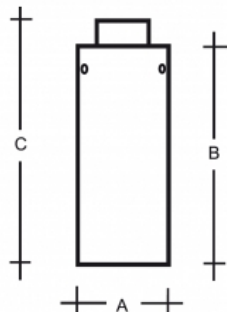

MAIA S7.11.M320

Type: ceiling lamp

Lampshade: white, hand-blown, three-layered glass, satin opal matt

Light body: white painted steel plate