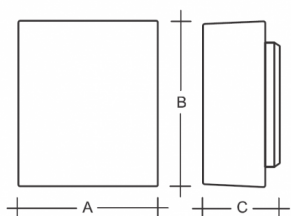

## ANANKE S24.L2.AN2.Y

**Type:** wall lamp

**Lampshade:** white, hand-blown, three-layered glass, satin opal matt

**Light body:** white painted steel plate

W	K	Module luminous flux lm	Luminaire luminous flux lm	A	B	C	DALI 2	Motion sensor	Emergency module	Bluetooth	Track system	Weight
16,2	4000	2564	1570	270	320	150	M	O*	-	Q*	-	3000

**Module luminous flux:** 2564 lm

**Luminaire luminous flux:** 1570 lm

**A:** 270 mm

**B:** 320 mm

**C:** 150 mm

**Dali 2:** Available

**Motion sensor:** Available on inquiry

**Emergency module:** Not available