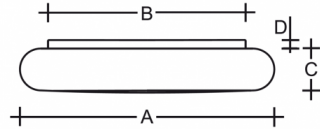

FORUM S46.K2.O60.Y

**Type:** ceiling and wall lamp

**Lampshade:** white, hand-blown, three-layered glass, satin opal matt

**Light body:** white painted steel plate

W	K	Module luminous flux lm	Luminaire luminous flux lm	A	B	C	D	DALI 2	☺	☺	☺	☺	☺	☺	☺
50,8	4000	6975	5369	600	460	100	20	M	O*	P*	Q*	-	-	-	7500

**Luminaire luminous flux:** 5369 lm

**A:** 600 mm

**B:** 460 mm

**C:** 100 mm

**D:** 20 mm

**Dali 2:** Available

**Motion sensor:** Available on inquiry

**Emergency module:** Available on inquiry