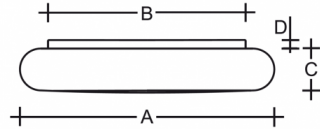

FORUM S46.K1.060.Y

Type: ceiling and wall lamp

Lampshade: white, hand-blown, three-layered glass, satin opal matt

Light body: white painted steel plate

W	K	Module luminous flux lm	Luminaire luminous flux lm	A	B	C	D	DALI 2	☺	☺	☺	☺	☺	☺
50,8	3000	6658	5125	600	460	100	20	M	O*	P*	Q*	-	-	7500

Luminaire luminous flux: 5125 lm

A: 600 mm

B: 460 mm

C: 100 mm

D: 20 mm

Dali 2: Available

Motion sensor: Available on inquiry

Emergency module: Available on inquiry