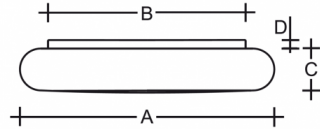

FORUM S43.K1.050.Y

Type: ceiling and wall lamp

Lampshade: white, hand-blown, three-layered glass, satin opal matt

Light body: white painted steel plate

W	K	Module luminous flux lm	Luminaire luminous flux lm	A	B	C	D	DALI 2	☺	☺	☺	☺	☺	☺
44,5	3000	5810	4471	500	430	90	20	M	O*	P*	Q*	-	-	4500

Luminaire luminous flux: 4471 lm

A: 500 mm

B: 430 mm

C: 90 mm

D: 20 mm

Dali 2: Available

Motion sensor: Available on inquiry

Emergency module: Available on inquiry