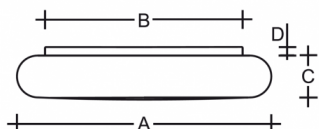

FORUM S34.K2.O42.Y

**Type:** ceiling and wall lamp

**Lampshade:** white, hand-blown, three-layered glass, satin opal matt

**Light body:** white painted steel plate

W	K	Module luminous flux lm	Luminaire luminous flux lm	A	B	C	D	DALI 2	☺	☺	☺	☺	☺	☺
36,1	4000	4659	3589	415	340	80	20	M	O*	P*	Q*	-	-	4000