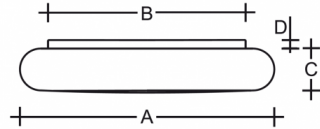

FORUM S34.K1.042.Y

Type: ceiling and wall lamp

Lampshade: white, hand-blown, three-layered glass, satin opal matt

Light body: white painted steel plate

W	K	Module luminous flux lm	Luminaire luminous flux lm	A	B	C	D	DALI 2	🚶	🚪	📶	📄	🛒	
36,1	3000	4448	3426	415	340	80	20	M	O*	P*	Q*	-	-	4000

Luminaire luminous flux: 3426 lm

A: 415 mm

B: 340 mm

C: 80 mm

D: 20 mm

Dali 2: Available

Motion sensor: Available on inquiry

Emergency module: Available on inquiry