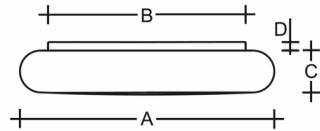

FORUM S46.15.060.Y

Type: ceiling and wall lamp

Lampshade: white, hand-blown, three-layered glass, satin opal matt

Light body: white painted steel plate

		A	B	C	D			
E27	5×60(46)W	600	460	100	20	O*	-	7500

Voltage: 230V

IK code: IK01

Socket: E27

Lamps: 5×60(46)W

A: 600 mm

B: 460 mm

C: 100 mm

D: 20 mm

Motion sensor: Available on inquiry