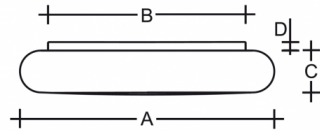

FORUM S43.14.050.Y

Type: ceiling and wall lamp

Lampshade: white, hand-blown, three-layered glass, satin opal matt

Light body: white painted steel plate

		A	B	C	D			
E27	4x60(46)W	500	430	90	20	O*	-	4500

Voltage: 230V

IK code: IK01

Socket: E27

Lamps: 4x60(46)W

A: 500 mm

B: 430 mm

C: 90 mm

D: 20 mm

Motion sensor: Available on inquiry