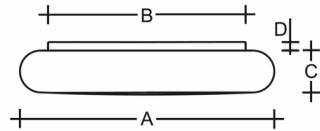

FORUM S34.14.042.Y

Type: ceiling and wall lamp

Lampshade: white, hand-blown, three-layered glass, satin opal matt

Light body: white painted steel plate

		A	B	C	D			
E27	4x40(30)W	415	340	80	20	O*	-	4000

Voltage: 230V

IK code: IK01

Socket: E27

Lamps: 4x40(30)W

A: 415 mm

B: 340 mm

C: 80 mm

D: 20 mm

Motion sensor: Available on inquiry

Track system: Not available

Weight: 4000 g