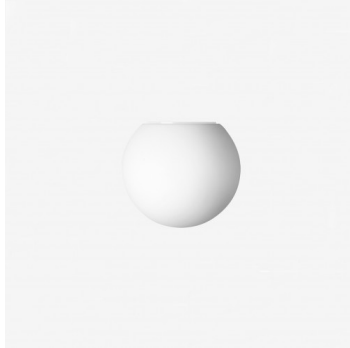

ALFA S00.11.115.X

Type: ceiling and wall lamp

Lampshade: white, hand-blown, three-layered glass, satin opal matt

Light body: painted steel plate RAL 9003 (.60) or RAL 9005 (.61)