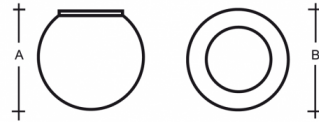

ALFA S00.11.115.X

Type: ceiling and wall lamp

Lampshade: white, hand-blown, three-layered glass, satin opal matt

Light body: painted steel plate RAL 9003 (.60) or RAL 9005 (.61)