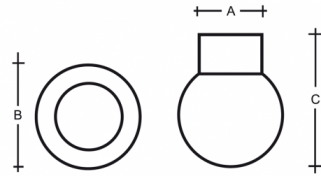

ALFA IP44 P7.11.115.XY

Type: ceiling and wall lamp

Lampshade: white, hand-blown, three-layered glass, satin opal matt

Light body: painted steel plate RAL 9003 (.60) or stainless steel (.83)