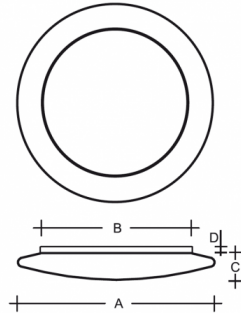

RONDO S34.K2.R550.Y

Type: ceiling and wall lamp

Lampshade: white, hand-blown, three-layered glass, satin opal matt

Light body: white painted steel plate

W	K	Module luminous flux lm	Luminaire luminous flux lm	A	B	C	D	DALI 2	Emergency	Bluetooth	Emergency module	Weight
36	4000	4659	3164	550	342	76	20	M	-	-	Q*	6000

Luminaire luminous flux: 3164 lm

A: 550 mm

B: 342 mm

C: 76 mm

D: 20 mm

Dali 2: Available

Motion sensor: Not available

Emergency module: Not available