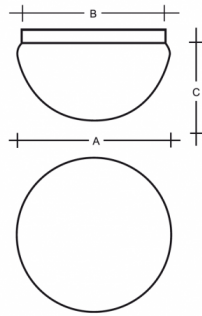

LEDA S37.12.JS41.Y

Type: ceiling and wall lamp, type S37.xxx only as the ceiling lamp

Lampshade: white, hand-blown, three-layered glass, satin opal matt

Light body: white painted steel plate

Could be combined with metal ring in white, chrome, brass or stainless steel.