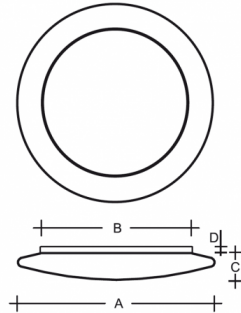

RONDO S34.K1.R550.Y

**Type:** ceiling and wall lamp

**Lampshade:** white, hand-blown, three-layered glass, satin opal matt

**Light body:** white painted steel plate

W	K	Module luminous flux lm	Luminaire luminous flux lm	A	B	C	D	DALI 2	Emergency	Bluetooth	Emergency module	Weight
36	3000	4448	3021	550	342	76	20	M	-	-	Q*	6000

**Luminaire luminous flux:** 3021 lm

**A:** 550 mm

**B:** 342 mm

**C:** 76 mm

**D:** 20 mm

**Dali 2:** Available

**Motion sensor:** Not available

**Emergency module:** Not available