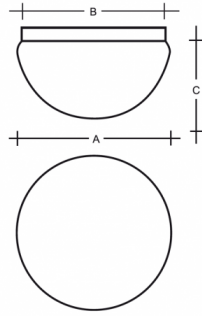

LEDA S29.12.JS33.Y

Type: ceiling and wall lamp, type S37.xxx only as the ceiling lamp

Lampshade: white, hand-blown, three-layered glass, satin opal matt

Light body: white painted steel plate

Could be combined with metal ring in white, chrome, brass or stainless steel.