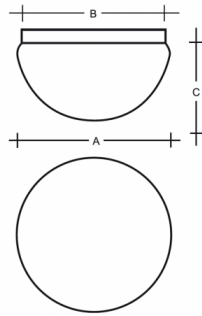

LEDA S19.11.JS22

Type: ceiling and wall lamp, type S37.xxx only as the ceiling lamp

Lampshade: white, hand-blown, three-layered glass, satin opal matt

Light body: white painted steel plate

Could be combined with metal ring in white, chrome, brass or stainless steel.