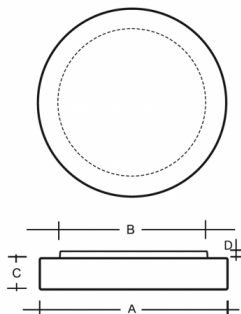

ZERO S46.K3.Z600.Y

**Type:** ceiling and wall lamp

**Lampshade:** white, hand-blown, three-layered glass, satin opal matt

**Light body:** white painted steel plate

W	K	Module luminous flux lm	Luminaire luminous flux lm	A	B	C	D	DALI 2	Motion sensor	Emergency module	Bluetooth	Track system	Weight
37,4	3000	5060	3943	600	460	100	20	M	O*	P*	Q*	-	7000

**Luminaire luminous flux:** 3943 lm

**A:** 600 mm

**B:** 460 mm

**C:** 100 mm

**D:** 20 mm

**Dali 2:** Available

**Motion sensor:** Available on inquiry

**Emergency module:** Available on inquiry