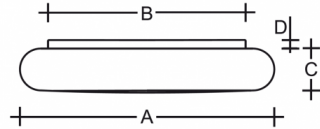

FORUM PE PS43.K1.O50.Y PE

**Type:** ceiling and wall lamp

**Lampshade:** polyethylene opal PE

**Light body:** white painted steel plate

W	K	Module luminous flux lm	Luminaire luminous flux lm	A	B	C	D	DALI 2	Motion sensor	Emergency module	Bluetooth	Track system	Weight
44,5	3000	5810	5340	500	430	90	20	M	O*	P*	Q*	-	3100

**Luminaire luminous flux:** 5340 lm

**A:** 500 mm

**B:** 430 mm

**C:** 90 mm

**D:** 20 mm

**Dali 2:** Available

**Motion sensor:** Available on inquiry

**Emergency module:** Available on inquiry