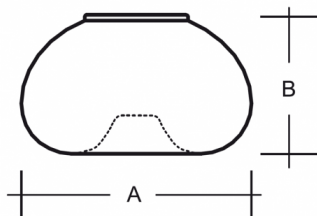

PIA S00.L1.P187.Y

Type: ceiling and wall lamp

Lampshade: white, hand-blown, three-layered glass, satin opal matt

Light body: white painted steel plate