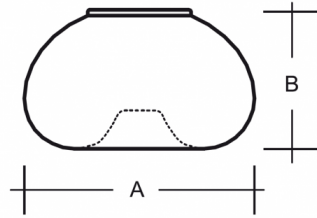

PIA S00.11.P187

Type: ceiling and wall lamp

Lampshade: white, hand-blown, three-layered glass, satin opal matt

Light body: white painted steel plate

						
G9	1×48W	187	108	-	-	1100

Voltage: 230V

IK code: IK01

Socket: G9

Lamps: 1×48W

A: 187 mm

B: 108 mm

Motion sensor: Not available

Track system: Not available

Weight: 1100 g

Lucis S00.11.P187 PIA / LDC (Polar)