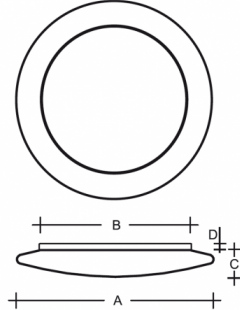

RONDO S34.K2.R450.Y

Type: ceiling and wall lamp

Lampshade: white, hand-blown, three-layered glass, satin opal matt

Light body: white painted steel plate

W	K	Module luminous flux lm	Luminaire luminous flux lm	A	B	C	D	DALI 2	☺	☺	✶	☰	🛒	
23,3	4000	3197	2171	450	342	70	20	M	-	-	Q*	-	-	3900

Luminaire luminous flux: 2171 lm

A: 450 mm

B: 342 mm

C: 70 mm

D: 20 mm

Dali 2: Available

Motion sensor: Not available

Emergency module: Not available