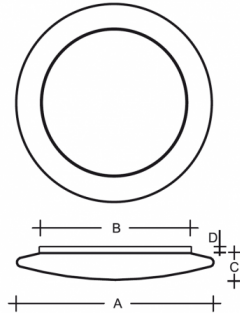

RONDO S34.K1.R450.Y

**Type:** ceiling and wall lamp

**Lampshade:** white, hand-blown, three-layered glass, satin opal matt

**Light body:** white painted steel plate

W	K	Module luminous flux lm	Luminaire luminous flux lm	A	B	C	D	DALI 2	☺	☺	✶	📄	🛒	
23,3	3000	3052	2072	450	342	70	20	M	-	-	Q*	-	-	3900

**Luminaire luminous flux:** 2072 lm

**A:** 450 mm

**B:** 342 mm

**C:** 70 mm

**D:** 20 mm

**Dali 2:** Available

**Motion sensor:** Not available

**Emergency module:** Not available