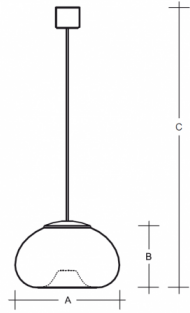

PIA ZK1.L1.P187.Y

Type: suspension lamp

Lampshade: white, hand-blown, three-layered glass, satin opal matt

Metal parts: white painted steel plate

Pendant: transparent cable

W	K	Module luminous flux lm	Luminaire luminous flux lm	A	B	C	DALI 1	DALI 2	CORR	IK	IP	Bluetooth	PHASE CUT	Weight	
6	3000	498	398	187	108	2000	-	-	-	-	-	-	R*	S*	1300

A: 187 mm

B: 108 mm

C: 2000 mm

Dali 1: Not available

Dali 2: Not available

Corridor function: Not available

Motion sensor: Not available

Emergency module: Not available