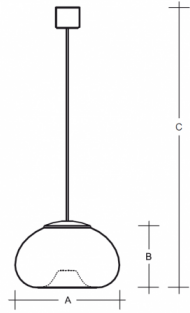

PIA ZK1.L1.P150.Y

**Type:** suspension lamp

**Lampshade:** white, hand-blown, three-layered glass, satin opal matt

**Metal parts:** white painted steel plate

**Pendant:** transparent cable

W	K	Module luminous flux lm	Luminaire luminous flux lm	A	B	C	DALI 1	DALI 2	CORR	IK	IP	Bluetooth	PHASE CUT	Weight	
4	3000	352	282	150	82	2000	-	-	-	-	-	-	R*	S*	900

**A:** 150 mm

**B:** 82 mm

**C:** 2000 mm

**Dali 1:** Not available

**Dali 2:** Not available

**Corridor function:** Not available

**Motion sensor:** Not available

**Emergency module:** Not available