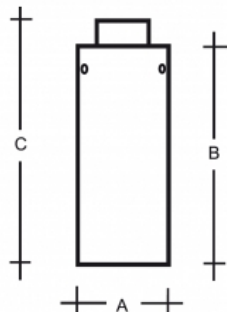

MAIA S7.L1B.M320

**Type:** ceiling lamp

**Lampshade:** white, hand-blown, three-layered glass, satin opal matt

**Light body:** white painted steel plate

W	K	Module luminous flux lm	Luminaire luminous flux lm	A	B	C	DALI 2	Motion sensor	Emergency module	Bluetooth control	Track system	Weight
14,5	3000	2007	1503	150	320	360	M	-	-	-	-	3200

**Luminaire luminous flux:** 1503 lm

**A:** 150 mm

**B:** 320 mm

**C:** 360 mm

**Dali 2:** Available

**Motion sensor:** Not available

**Emergency module:** Not available

**Bluetooth control:** Not available