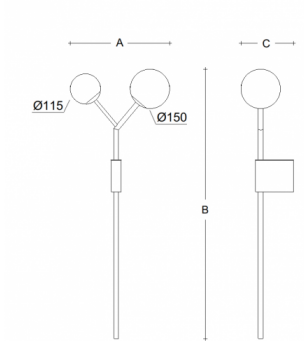

ZED SR.11.Z.X

Type: wall lamp

Lampshade: white, hand-blown, three-layered glass, satin opal matt

Metal parts: painted steel plate RAL 9003 (.60) or RAL 9005 (.61)

		A	B	C			
G9	1x33W + 1x48W	380	1025	200	-	-	3000

Voltage: 230V

IK code: IK01

Socket: G9

Lamps: 1x33W + 1x48W

A: 380 mm

B: 1025 mm

C: 200 mm

Motion sensor: Not available

Track system: Not available

Weight: 3000 g