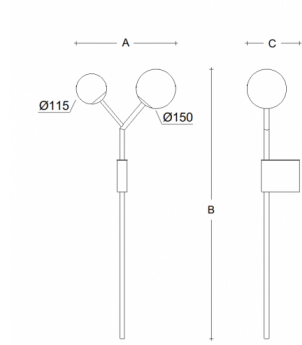

ZED SR.11.Z.X

Type: wall lamp

Lampshade: white, hand-blown, three-layered glass, satin opal matt

Metal parts: painted steel plate RAL 9003 (.60) or RAL 9005 (.61)

							
G9	1x33W + 1x48W(max 2x5W LED)	380	1025	200	-	-	3000

Voltage: 230V

IK code: IK01

Socket: G9

Lamps: 1x33W + 1x48W(max 2x5W LED)

A: 380 mm

B: 1025 mm

C: 200 mm

Motion sensor: Not available

Track system: Not available

Weight: 3000 g