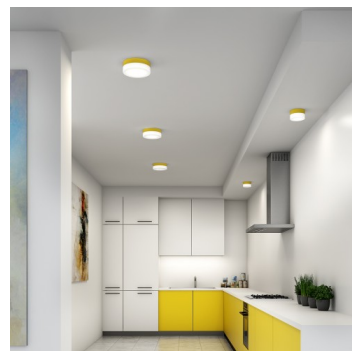

NOMIA BS44.K4.N44.XY

**Type:** ceiling and wall lamp

**Lampshade:** white, hand-blown, three-layered glass, satin opal matt

**Light body:** painted aluminium - RAL white 9003 (.31), RAL black 7021 (.33), RAL yellow 1018 (.35), RAL Argento dorato (.70) or RAL Gold (.71)