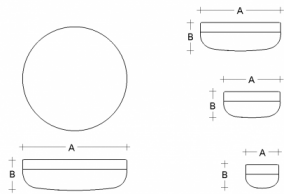

PRIMA BS44.14.P44.XY

Type: ceiling and wall lamp

Lampshade: white, hand-blown, three-layered glass, satin opal matt

Light body: painted aluminium RAL 9016 (.41), RAL 9005 (.45), RAL Argento dorato (.70), RAL Bronze (.73) or RAL Brass (.74)

		A	B			
E27	4x75(57)W	440	130	O*	-	4400

Voltage: 230V

IK code: IK01

Socket: E27

Lamps: 4x75(57)W

A: 440 mm

B: 130 mm

Motion sensor: Available on inquiry