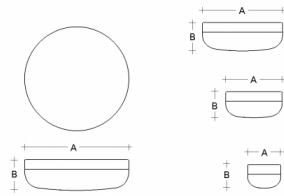

PRIMA BS24.11.P24.XY

Type: ceiling and wall lamp

Lampshade: white, hand-blown, three-layered glass, satin opal matt

Light body: painted aluminium RAL 9016 (.41), RAL 9005 (.45), RAL Argento dorato (.70), RAL Bronze (.73) or RAL Brass (.74)

						
E27	1×100(77)W	240	110	O*	-	1900

Voltage: 230V

IK code: IK01

Socket: E27

Lamps: 1×100(77)W

A: 240 mm

B: 110 mm

Motion sensor: Available on inquiry