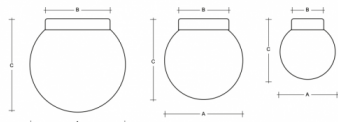

POLARIS S.P BS24.P1.350.XY

Type: ceiling and wall lamp

Lampshade: white, hand-blown, three-layered glass, satin opal matt

Light body: painted aluminium - RAL white 9016 (.41), RAL black 9005 (.45), RAL Copper (.72), RAL Bronze (.73) or RAL Brass (.74)

The ceiling version has IP44 rating of ingress protection, the wall version has IP40.