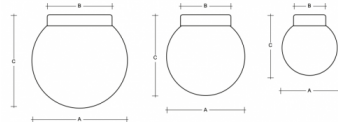

POLARIS S.P BS14.P1.200.XY

Type: ceiling and wall lamp

Lampshade: white, hand-blown, three-layered glass, satin opal matt

Light body: painted aluminium - RAL white 9016 (.41), RAL black 9005 (.45), RAL Copper (.72), RAL Bronze (.73) or RAL Brass (.74)

The ceiling version has IP44 rating of ingress protection, the wall version has IP40.